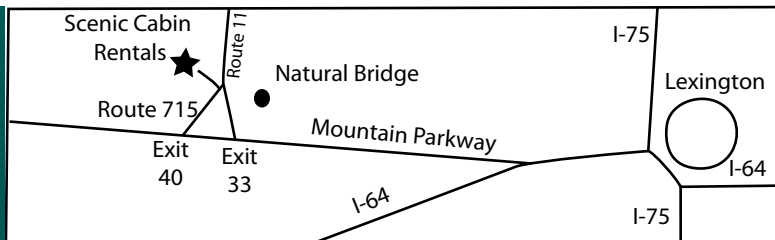

Scenic Cabin Rentals

(513) 919-7150

www.sceniccabin.com

CABINS

- | | |
|-----------------------|----------------------------|
| 1. Lakeview Retreat | 9. Valley View |
| 2. Lakeside Wonder | 10. Manor House |
| 3. Wurthering Heights | 11. City Slickers Hideaway |
| 4. Baker's Burrow | 12. Scenic View |
| 5. Campfire Burning | 13. Ron's Big House |
| 6. Pine Cove | 14. Whippoorwill |
| 7. Outback | 15. Crow's Nest |
| 8. Peaceful Haven | 16. Anne's Grand Vista |
| | 17. Inn & Conference Room |

KEY

- Hiking Trail
- Gravel Road
- Asphalt Road
- Activities
- Food/Shopping
- Cabins