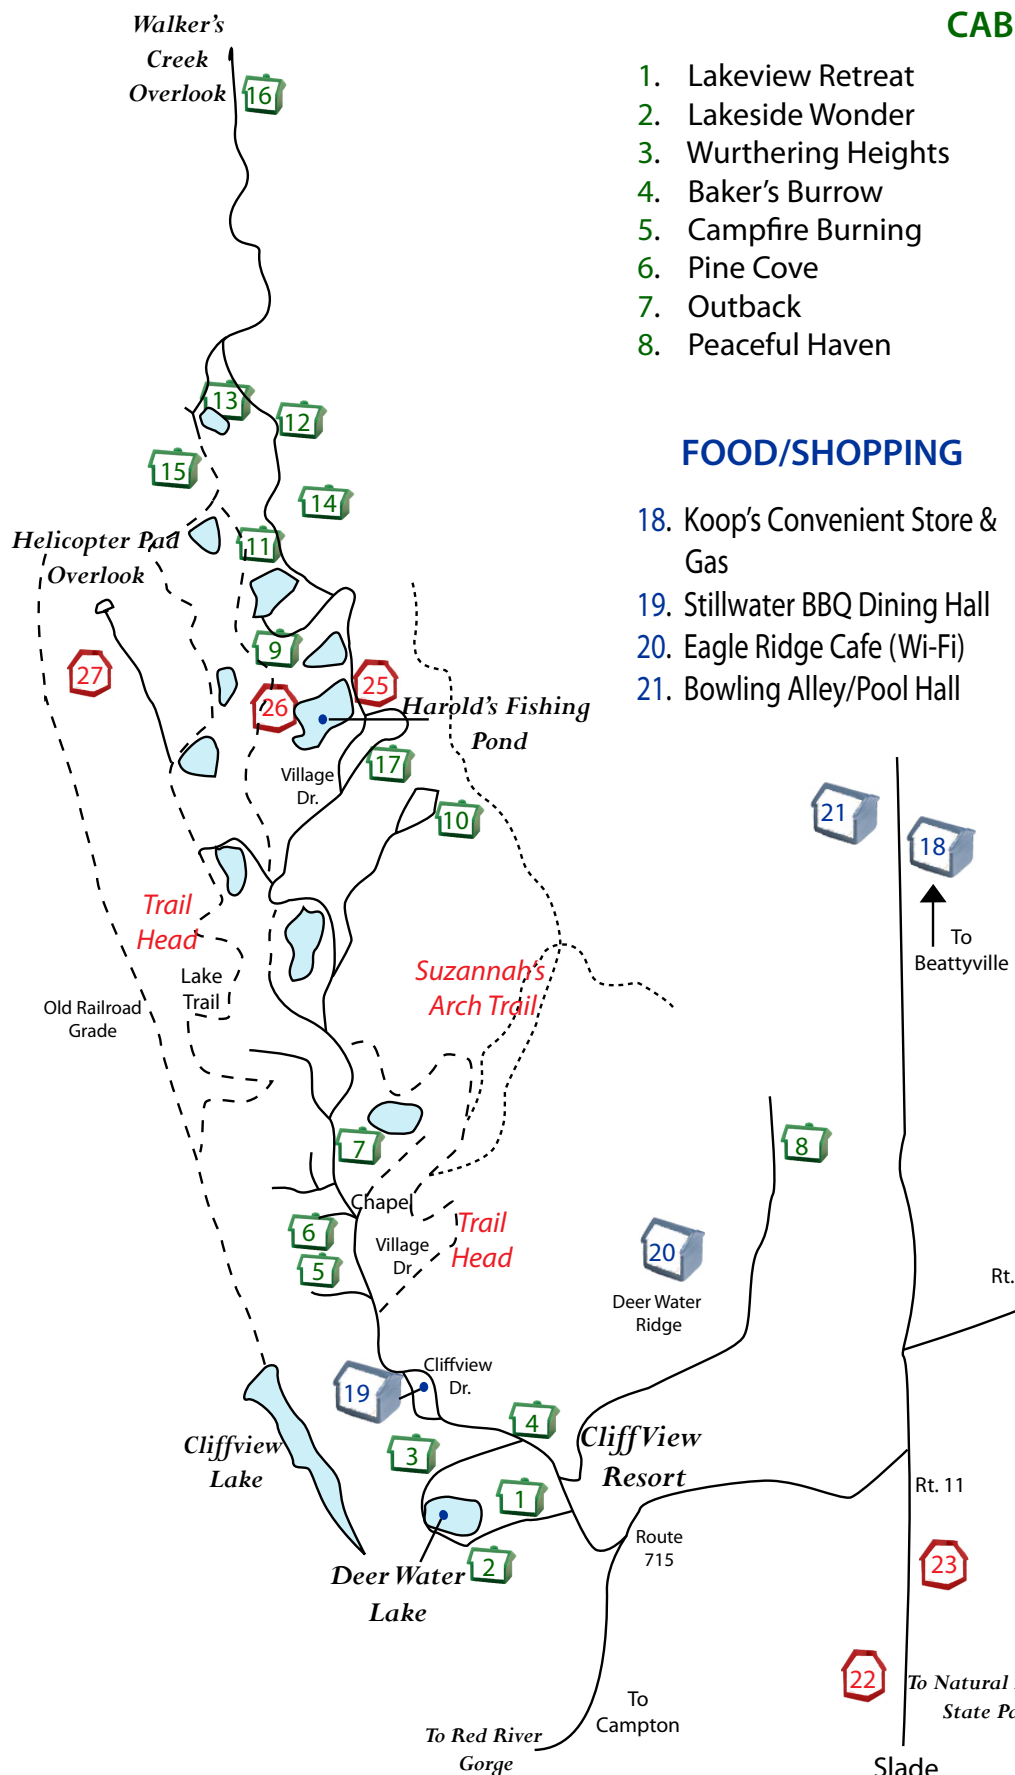

Scenic Cabin Rentals

(513) 919-7150

www.sceniccabin.com

CABINS

- | | |
|-----------------------|----------------------------|
| 1. Lakeview Retreat | 9. Valley View |
| 2. Lakeside Wonder | 10. Manor House |
| 3. Wurthering Heights | 11. City Slickers Hideaway |
| 4. Baker's Burrow | 12. Scenic View |
| 5. Campfire Burning | 13. Ron's Big House |
| 6. Pine Cove | 14. Whippoorwill |
| 7. Outback | 15. Crow's Nest |
| 8. Peaceful Haven | 16. Anne's Grand Vista |
| | 17. Inn & Conference Room |

FOOD/SHOPPING

- 18. Koop's Convenient Store & Gas
- 19. Stillwater BBQ Dining Hall
- 20. Eagle Ridge Cafe (Wi-Fi)
- 21. Bowling Alley/Pool Hall

ACTIVITIES

- 22. Natural Bridge State Park
- 23. Torrent Falls Climbing
- 24. Cable's Riding Stables
- 25. Harold's Fishing Pond
- 26. Canoes
- 27. Activity Center/Picnic Shelters

KEY

- Hiking Trail
- Gravel Road
- Asphalt Road
- Activities
- Food/Shopping
- Cabins